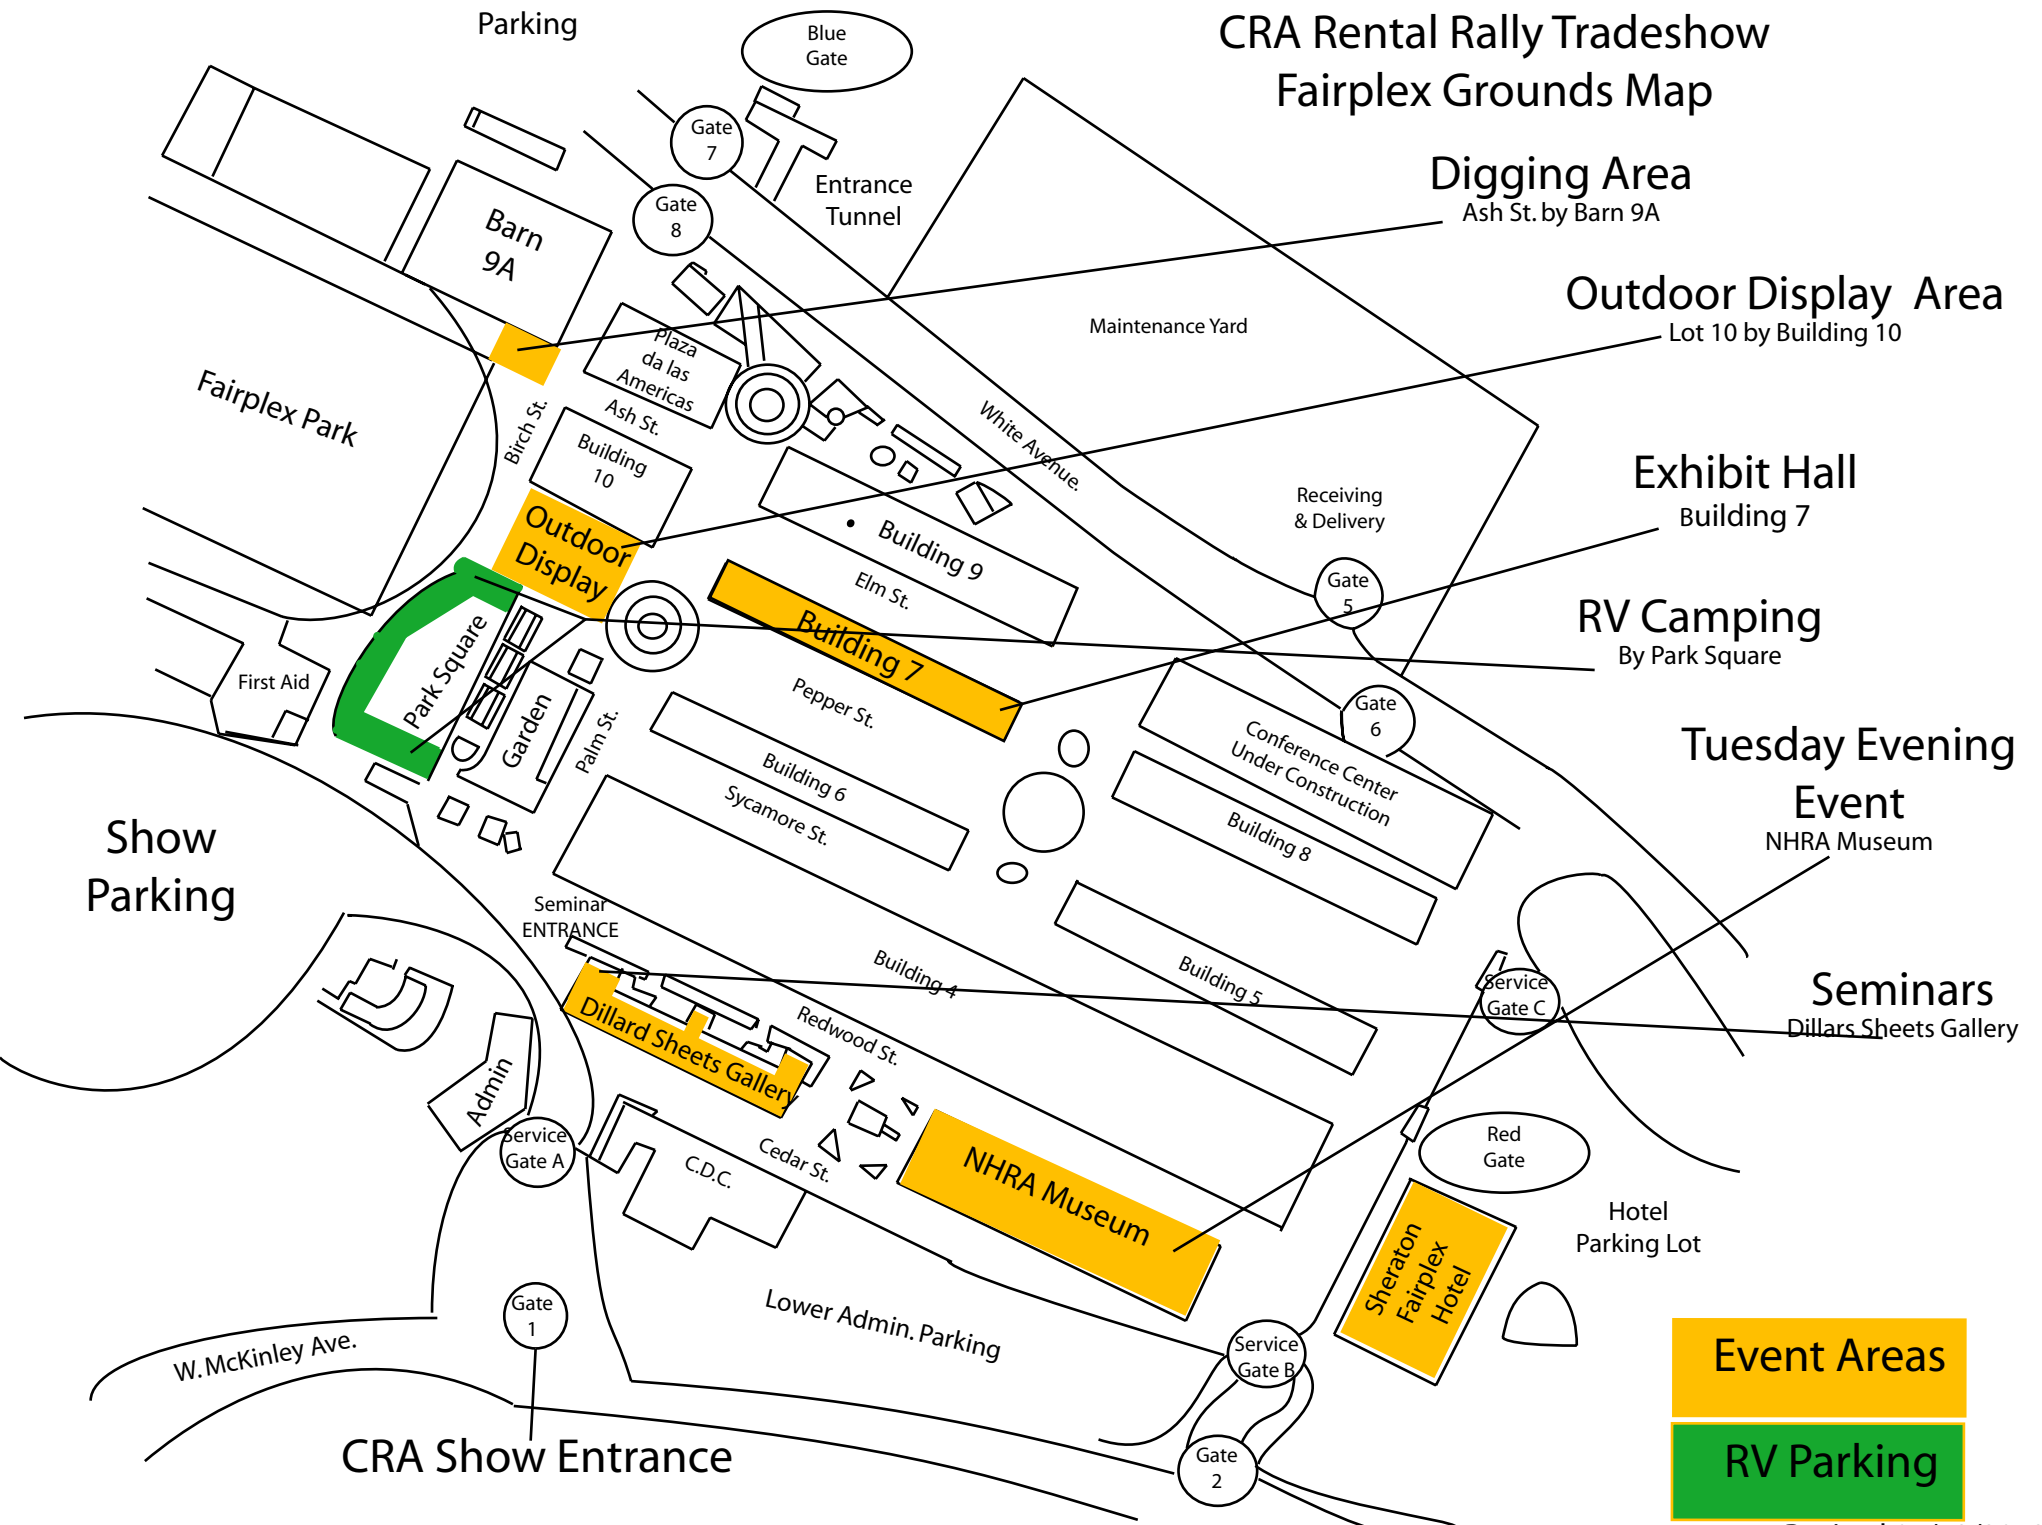

CRA Rental Rally Tradeshow Fairplex Grounds Map

Digging Area
Ash St. by Barn 9A

Outdoor Display Area
Lot 10 by Building 10

Exhibit Hall
Building 7

RV Camping
By Park Square

Tuesday Evening Event
NHRA Museum

Seminars
Dillard Sheets Gallery

Event Areas

RV Parking